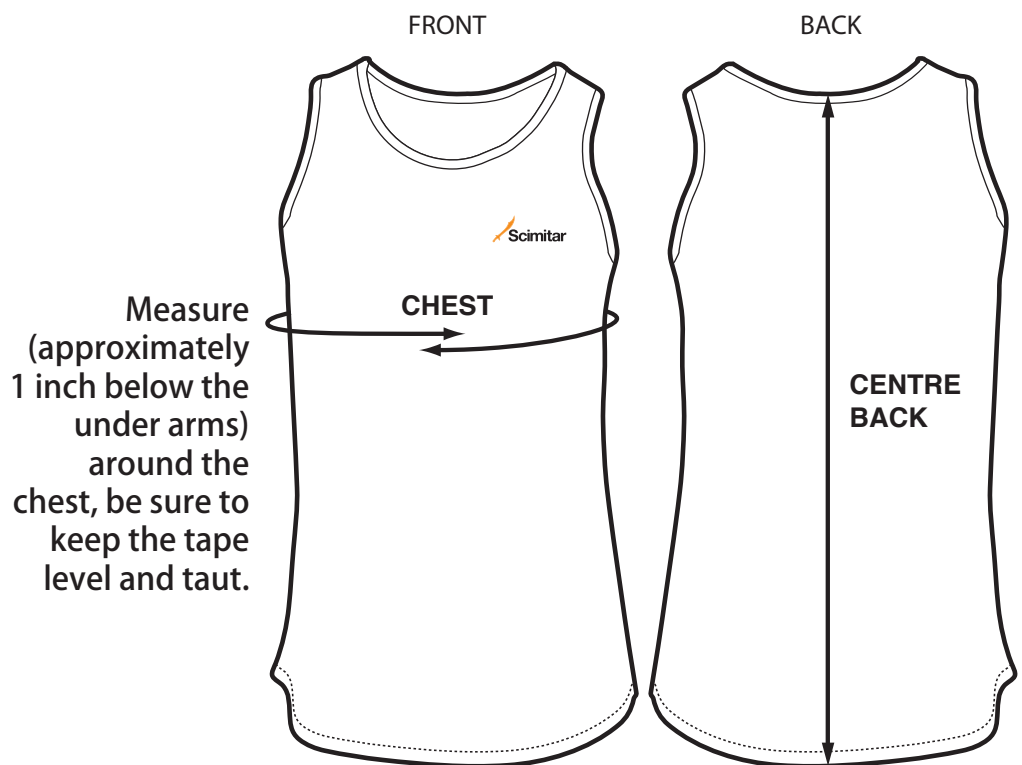

Size Chart - Charity Singlet / Vest

		MEN							
		XXS	XS	S	M	L	XL	XXL	XXXL
CHEST		32	34	36	38	40	42	44	46
CENTRE BACK		24	25	26	27	28	29	30	31
CHEST (cm)		80-82	85-87	90-92	96-98	101-103	106-108	111-113	116-118
		WOMEN							
		XXS	XS = 6	S = 8	M = 10	L = 12	XL = 14	XXL = 16	XXXL = 18
CHEST		30	32	34	36	38	40	42	44
CHEST (cm)		75-77	80-82	85-87	90-92	96-98	101-103	106-108	111-113

*Measurements in inches unless stated that they are cm